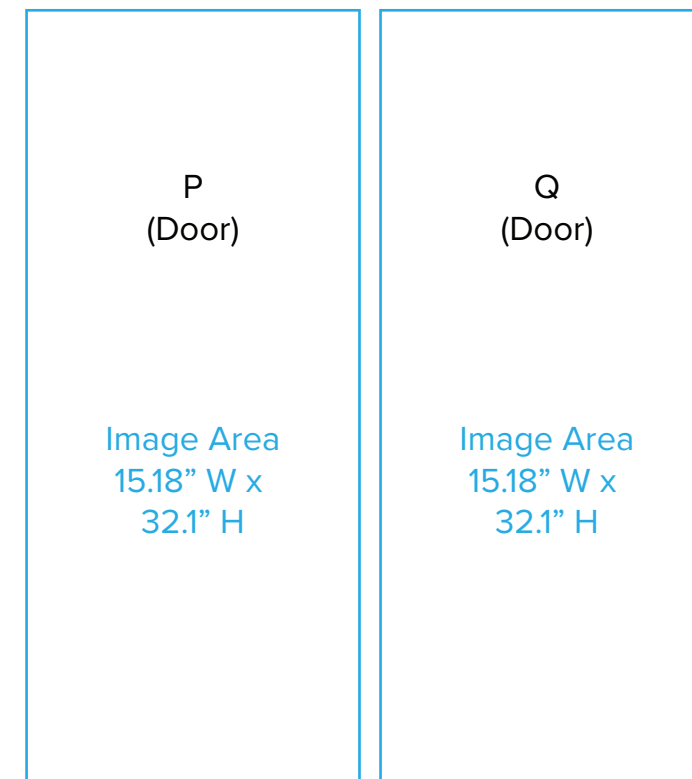

Graphic Template
10 x 10 Inline Exhibit
SEG Graphics,
Sintra Door and Panel

A1
Live Area: 44.124x94.843
Final Size: 46.124x96.843
SEG Graphic

NOTE: All Raster Art (jpg, tiff,psd, png, etc.) must be at least 100 dpi at print size.

Graphic Template
10 x 10 Inline Exhibit
SEG Graphics,
Sintra Door and Panel

NOTE: All Raster Art (jpg, tiff,psd, png, etc.) must be at least 100 dpi at print size.

Graphic Template
10 x 10 Inline Exhibit
GOD-1558 Reception Counter
SEG Version

NOTE:
1/2" of graphic perimeter
is hidden by extrusion

NOTE: All Raster Art (jpg, tiff,psd, png, etc.) must be at least 100 dpi at print size.

Graphic Template
10 x 10 Inline Exhibit
GOD-1558 Reception Counter
Sintra Version

NOTE:
1/2" of graphic perimeter
is hidden by extrusion

NOTE: All Raster Art (jpg, tiff,psd, png, etc.) must be at least 100 dpi at print size.