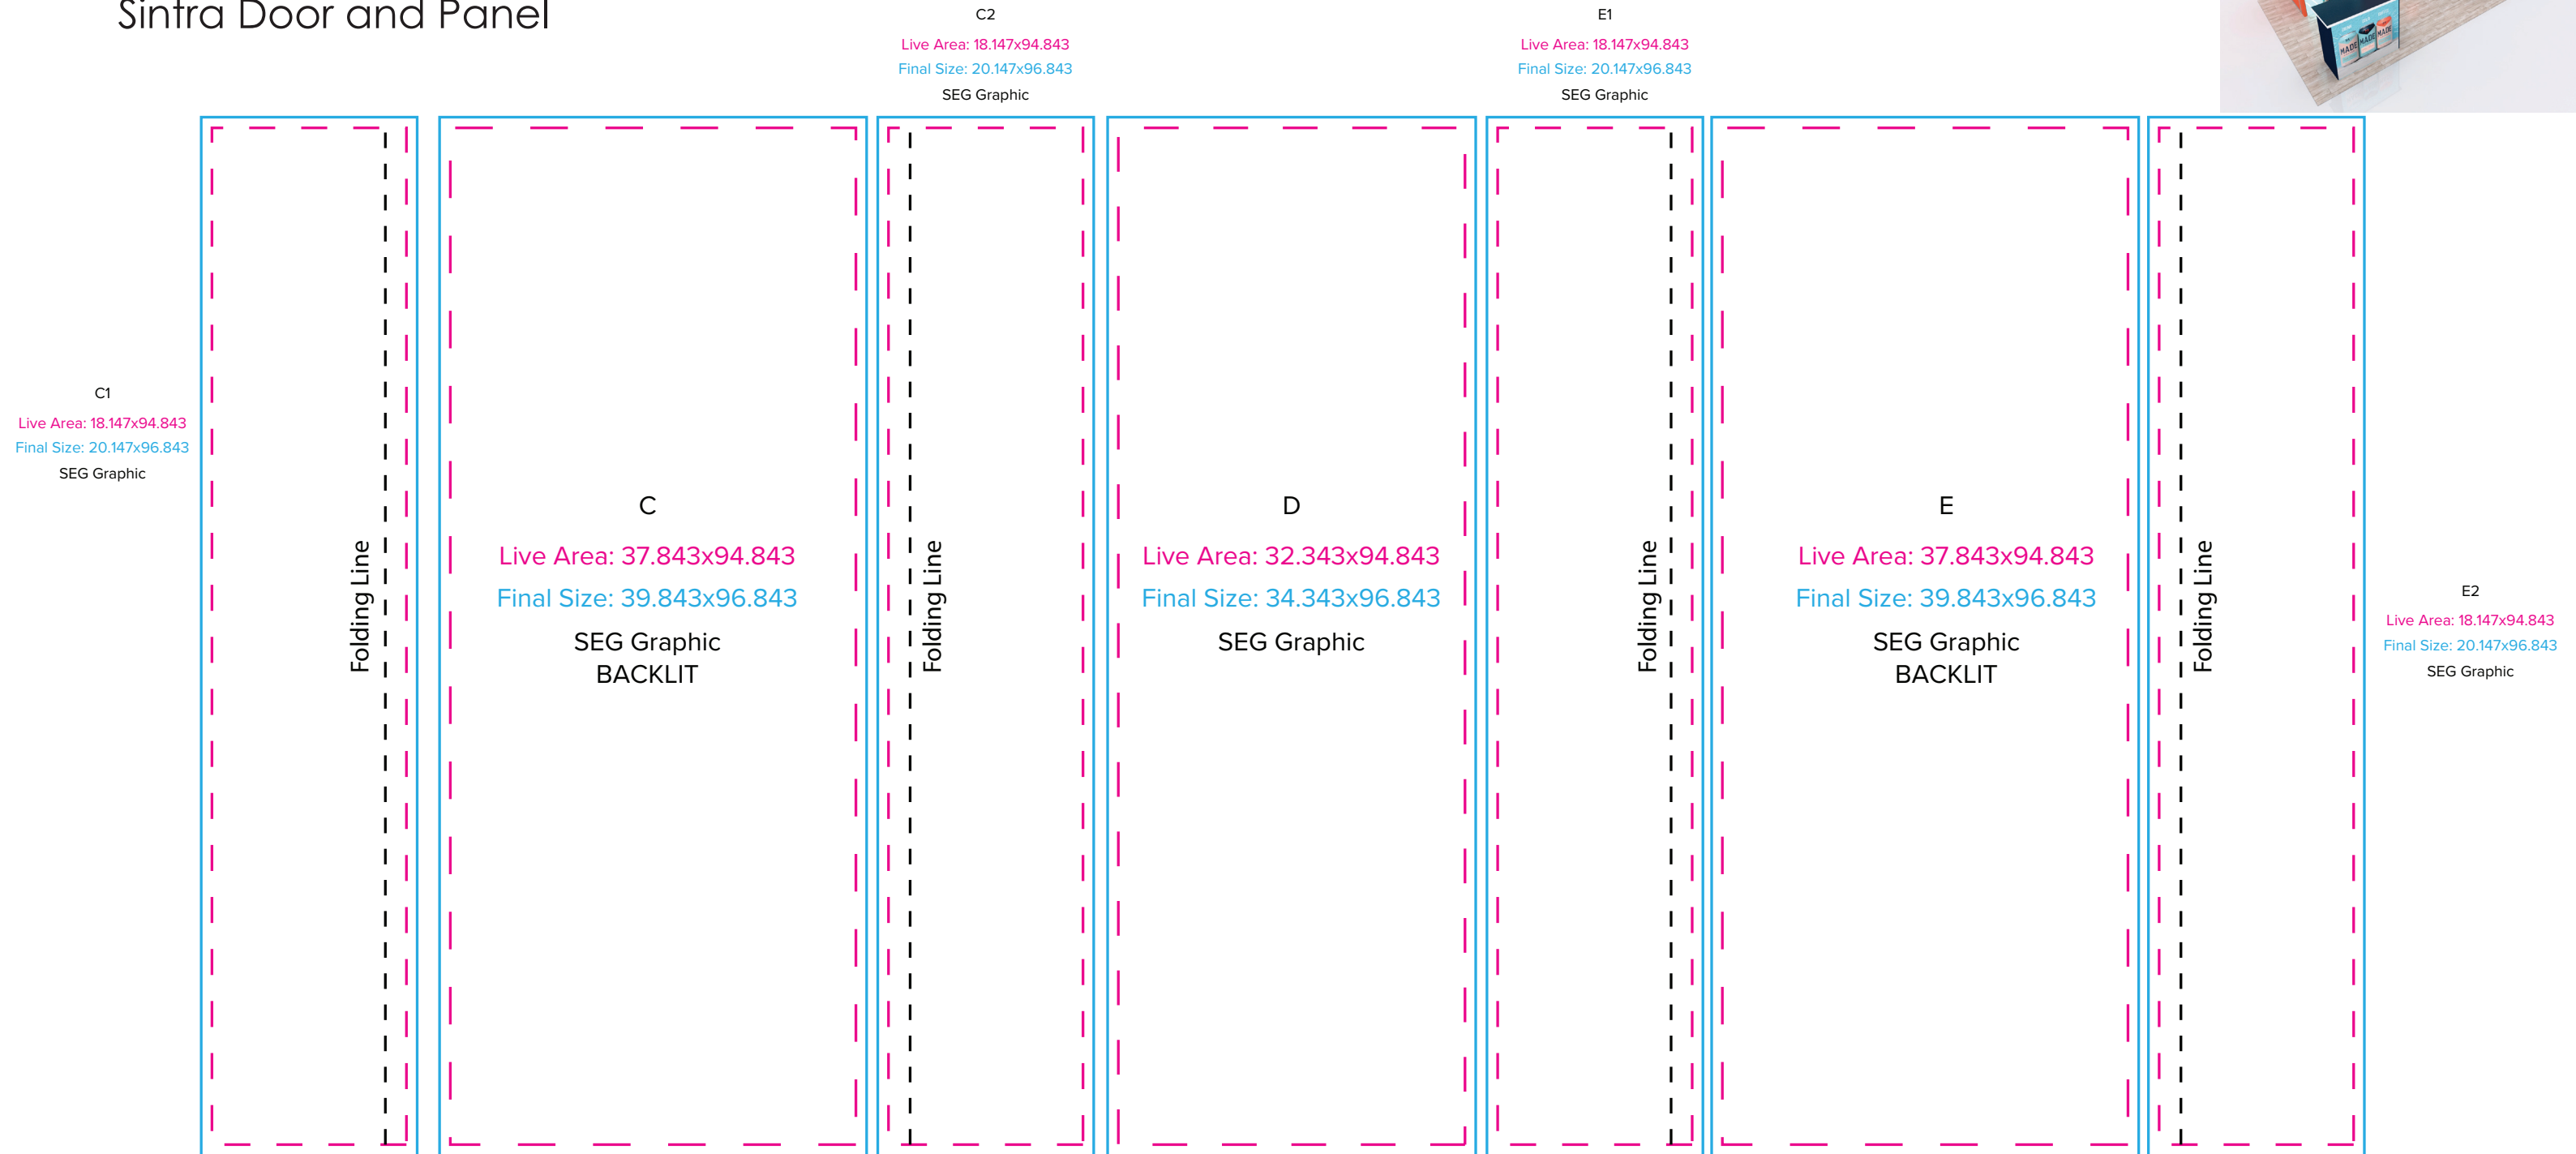

Graphic Template
10 x 10 Inline Exhibit
SEG Graphics,
Sintra Door and Panel

A1
Live Area: 44.124x94.843
Final Size: 46.124x96.843
SEG Graphic

NOTE: All Raster Art (jpg, tiff,psd, png, etc.) must be at least 100 dpi at print size.

Graphic Template
10 x 10 Inline Exhibit
SEG Graphics,
Sintra Door and Panel

NOTE: All Raster Art (jpg, tiff,psd, png, etc.) must be at least 100 dpi at print size.

Graphic Template
10 x 10 Inline Exhibit
GOD-1558 Reception Counter
SEG Version

NOTE:
1/2" of graphic perimeter
is hidden by extrusion

NOTE: All Raster Art (jpg, tiff,psd, png, etc.) must be at least 100 dpi at print size.

Graphic Template
10 x 10 Inline Exhibit
GOD-1558 Reception Counter
Sintra Version

NOTE:
1/2" of graphic perimeter
is hidden by extrusion

NOTE: All Raster Art (jpg, tiff,psd, png, etc.) must be at least 100 dpi at print size.