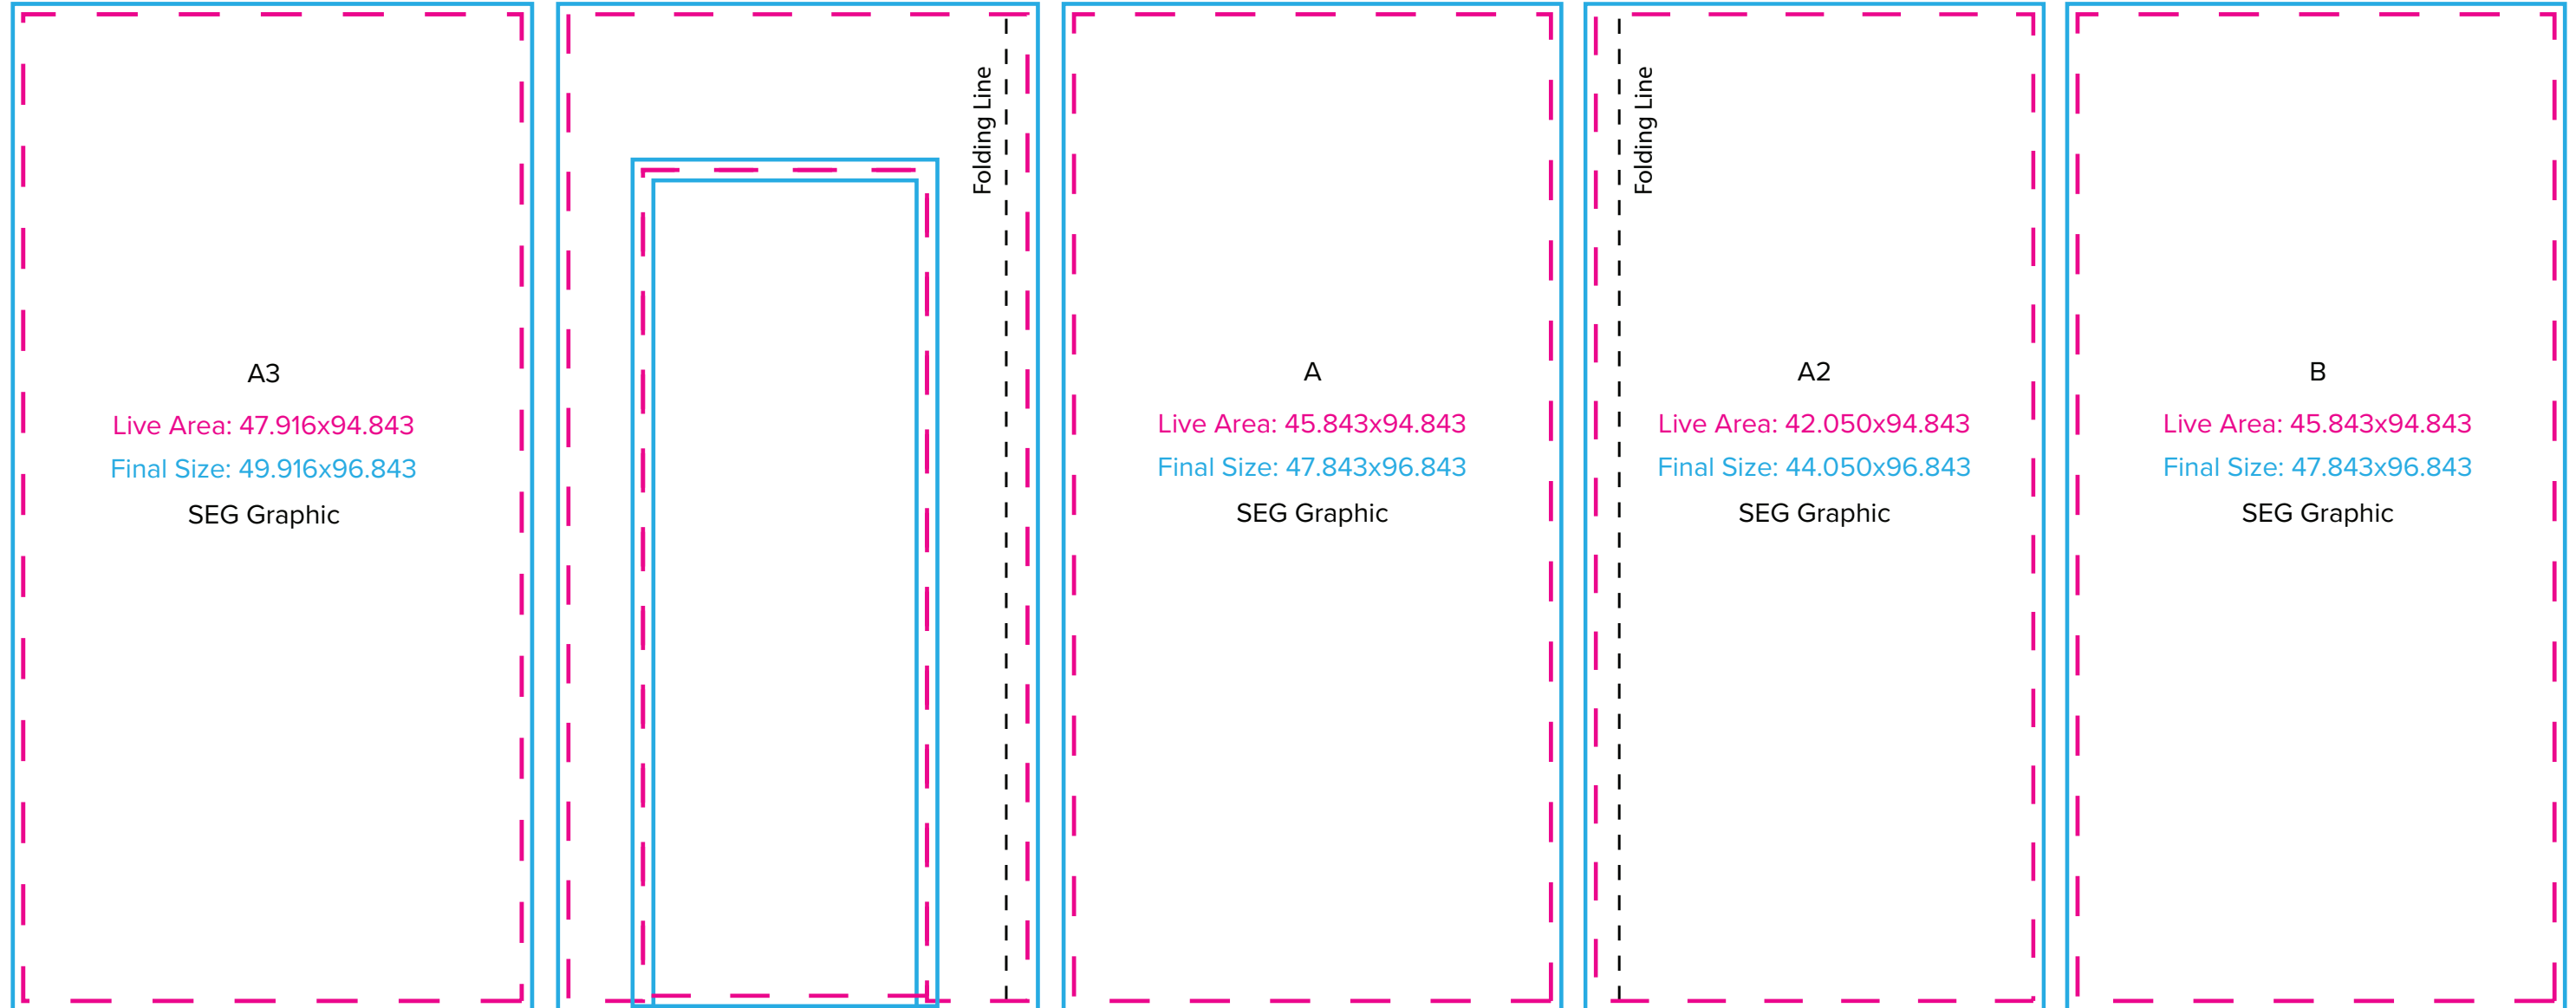

Graphic Template
10 x 10 Inline Exhibit
SEG Graphics,
Sintra Door and Panel

A1
Live Area: 44.124x94.843
Final Size: 46.124x96.843
SEG Graphic

NOTE: All Raster Art (jpg, tiff,psd, png, etc.) must be at least 100 dpi at print size.

Graphic Template
10 x 10 Inline Exhibit
SEG Graphics,
Sintra Door and Panel

NOTE: All Raster Art (jpg, tiff,psd, png, etc.) must be at least 100 dpi at print size.

Graphic Template
10 x 10 Inline Exhibit
GOD-1558 Reception Counter
SEG Version

NOTE:
1/2" of graphic perimeter
is hidden by extrusion

NOTE: All Raster Art (jpg, tiff,psd, png, etc.) must be at least 100 dpi at print size.

Graphic Template
10 x 10 Inline Exhibit
GOD-1558 Reception Counter
Sintra Version

NOTE:
1/2" of graphic perimeter
is hidden by extrusion

NOTE: All Raster Art (jpg, tiff,psd, png, etc.) must be at least 100 dpi at print size.