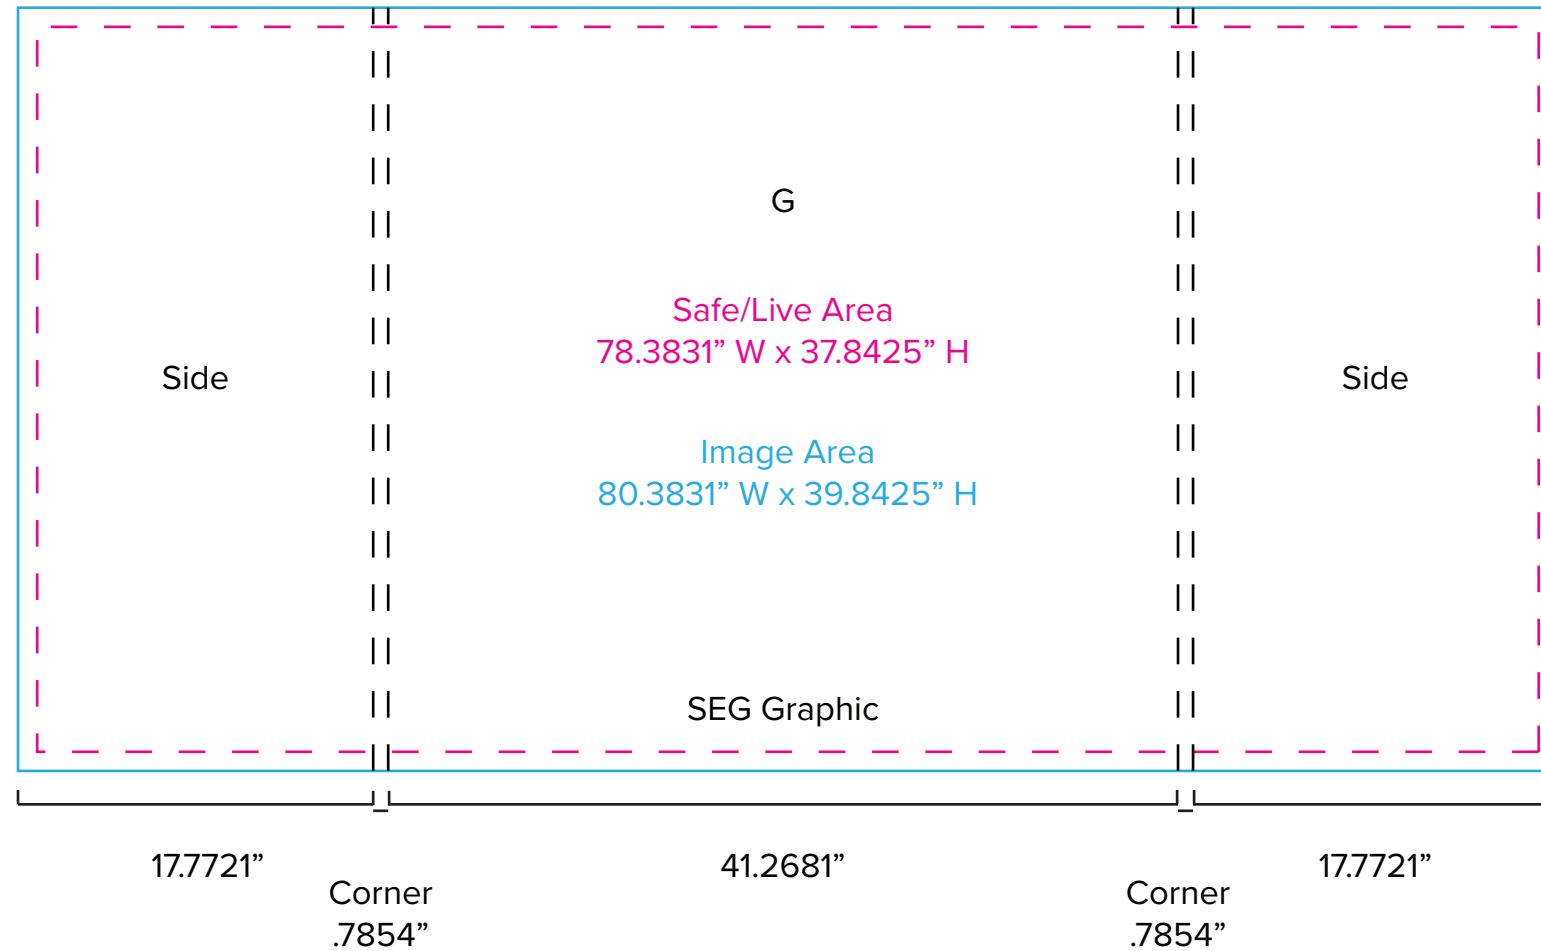

Graphic Template
10 x 10 Inline Exhibit
SEG Graphics,
Sintra Door and Panel

A1
Live Area: 44.124x94.843
Final Size: 46.124x96.843
SEG Graphic

NOTE: All Raster Art (jpg, tiff,psd, png, etc.) must be at least 100 dpi at print size.

Graphic Template
10 x 10 Inline Exhibit
SEG Graphics,
Sintra Door and Panel

NOTE: All Raster Art (jpg, tiff,psd, png, etc.) must be at least 100 dpi at print size.

Graphic Template
10 x 10 Inline Exhibit
GOD-1558 Reception Counter
SEG Version

NOTE:
1/2" of graphic perimeter
is hidden by extrusion

NOTE: All Raster Art (jpg, tiff,psd, png, etc.) must be at least 100 dpi at print size.

Graphic Template
10 x 10 Inline Exhibit
GOD-1558 Reception Counter
Sintra Version

NOTE:
1/2" of graphic perimeter
is hidden by extrusion

NOTE: All Raster Art (jpg, tiff,psd, png, etc.) must be at least 100 dpi at print size.