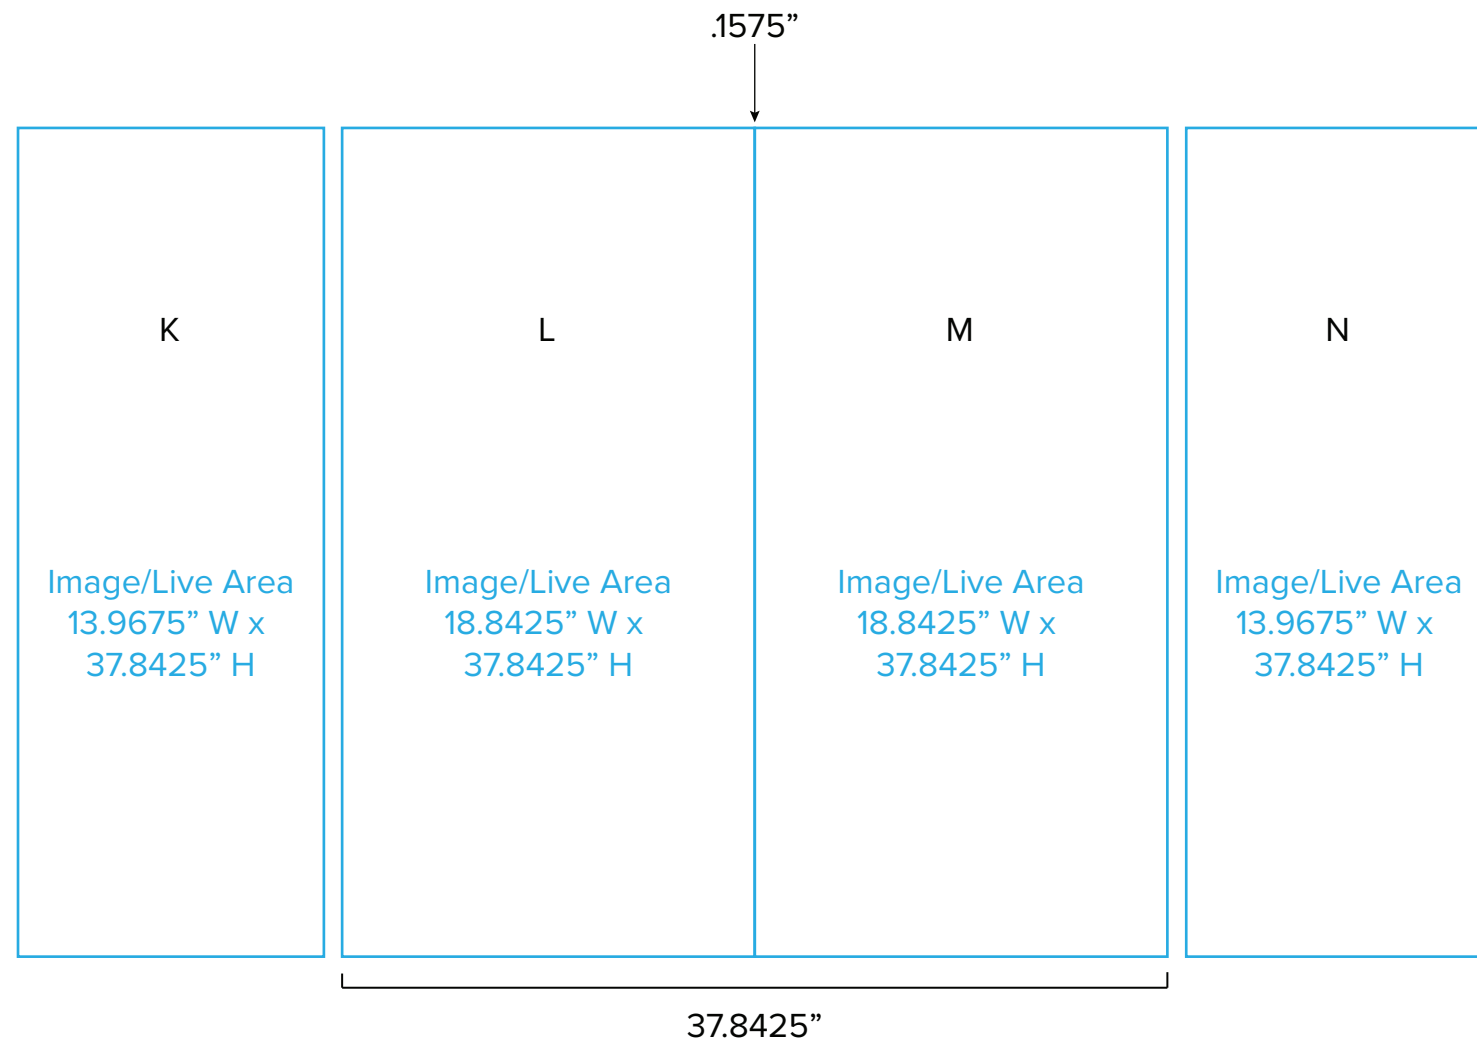

Graphic Template
10 x 10 Inline Exhibit
SEG Graphics,
Sintra Door and Panel

A1
Live Area: 44.124x94.843
Final Size: 46.124x96.843
SEG Graphic

NOTE: All Raster Art (jpg, tiff,psd, png, etc.) must be at least 100 dpi at print size.

Graphic Template
10 x 10 Inline Exhibit
SEG Graphics,
Sintra Door and Panel

NOTE: All Raster Art (jpg, tiff,psd, png, etc.) must be at least 100 dpi at print size.

Graphic Template
10 x 10 Inline Exhibit
GOD-1558 Reception Counter
SEG Version

NOTE:
1/2" of graphic perimeter
is hidden by extrusion

NOTE: All Raster Art (jpg, tiff,psd, png, etc.) must be at least 100 dpi at print size.

Graphic Template
10 x 10 Inline Exhibit
GOD-1558 Reception Counter
Sintra Version

NOTE:
1/2" of graphic perimeter
is hidden by extrusion

NOTE: All Raster Art (jpg, tiff,psd, png, etc.) must be at least 100 dpi at print size.